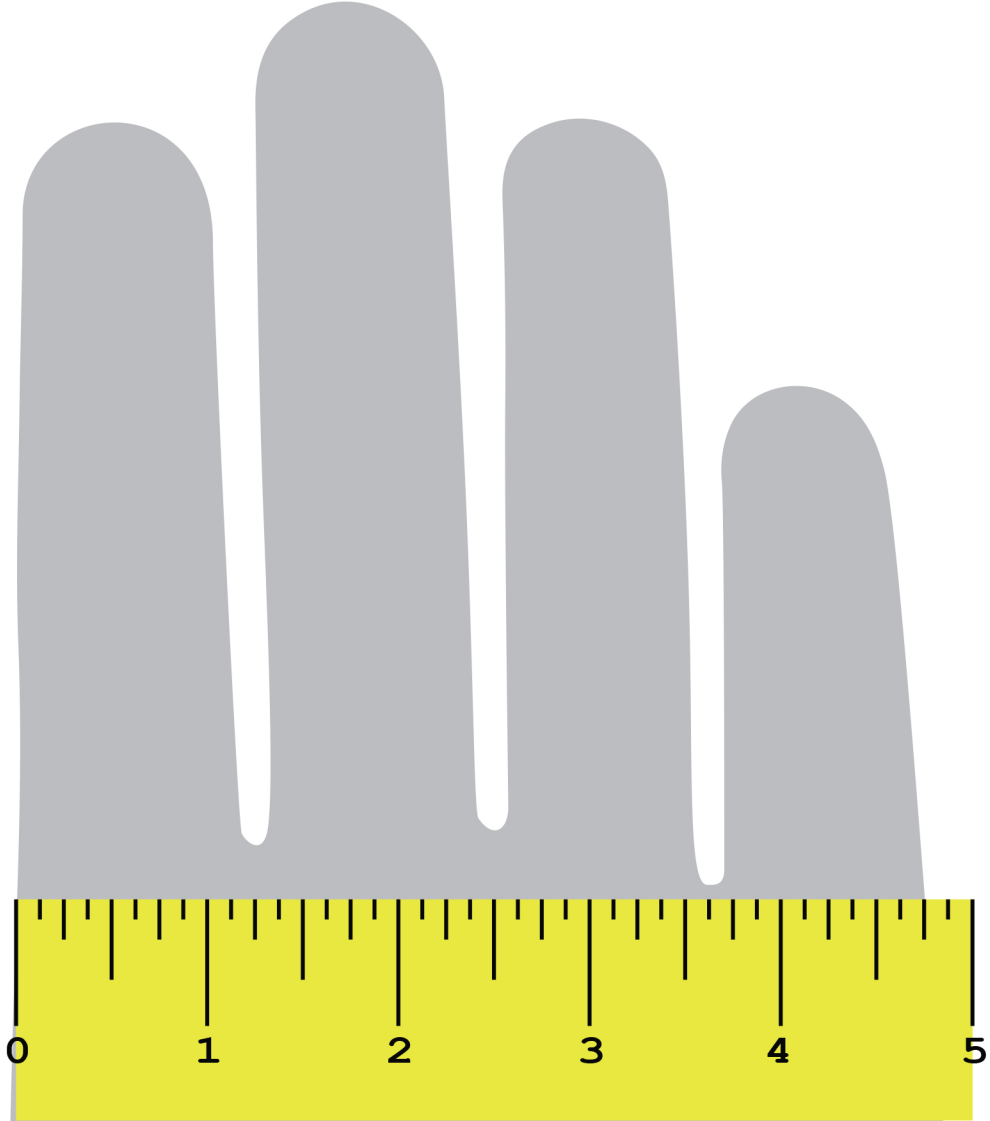

RIG SELECTION GUIDE

Using your right hand, place your palm on the ruler across your knuckles and use the chart below to best determine the **RIG** size.

Measurement	Size	RIG Size
2 1/8" - 2 5/8"	X - Small	7
2 5/8" - 3 1/8"	Small	8
3 1/8" - 3 5/8"	Medium	9
3 5/8" - 4 1/8"	Large	10
4 1/8" - 4 5/8"	X - Large	11
4 5/8" - 5 1/8"	XX - Large	12